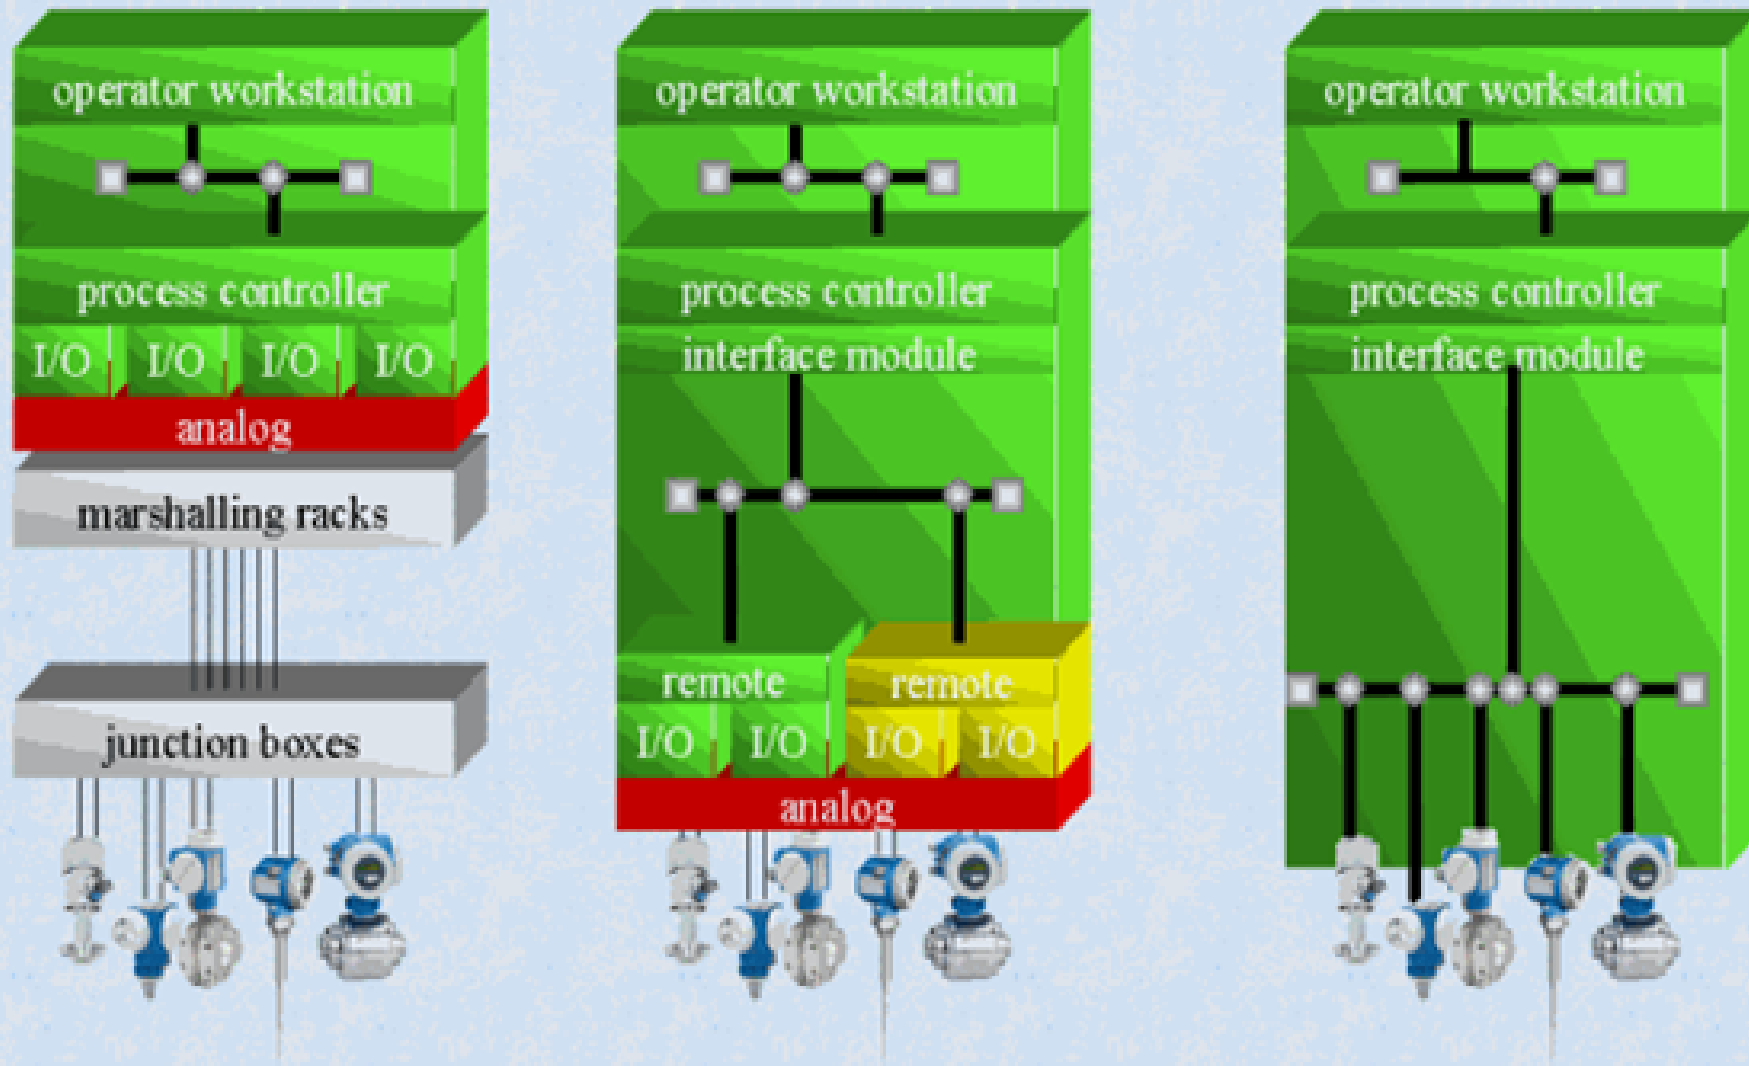

Endress+Hauser

The Power of Know How

▶ Distributed control

► Digital & bi-directional

Endress+Hauser

The Power of Know How

► Conventional - Remote I/O - Fieldbus

Endress+Hauser

The Power of Know How

► Conventional - Remote I/O - Fieldbus

Endress+Hauser

The Power of Know How

► **Fieldbus advantages**

Engineering

Installation

Start-up / Commissioning

Service / Training

Asset Management

Endress+Hauser

The Power of Know How

Software tools

FDT

CONNECTED

PROFI[®]
PROCESS FIELD BUS
BUS