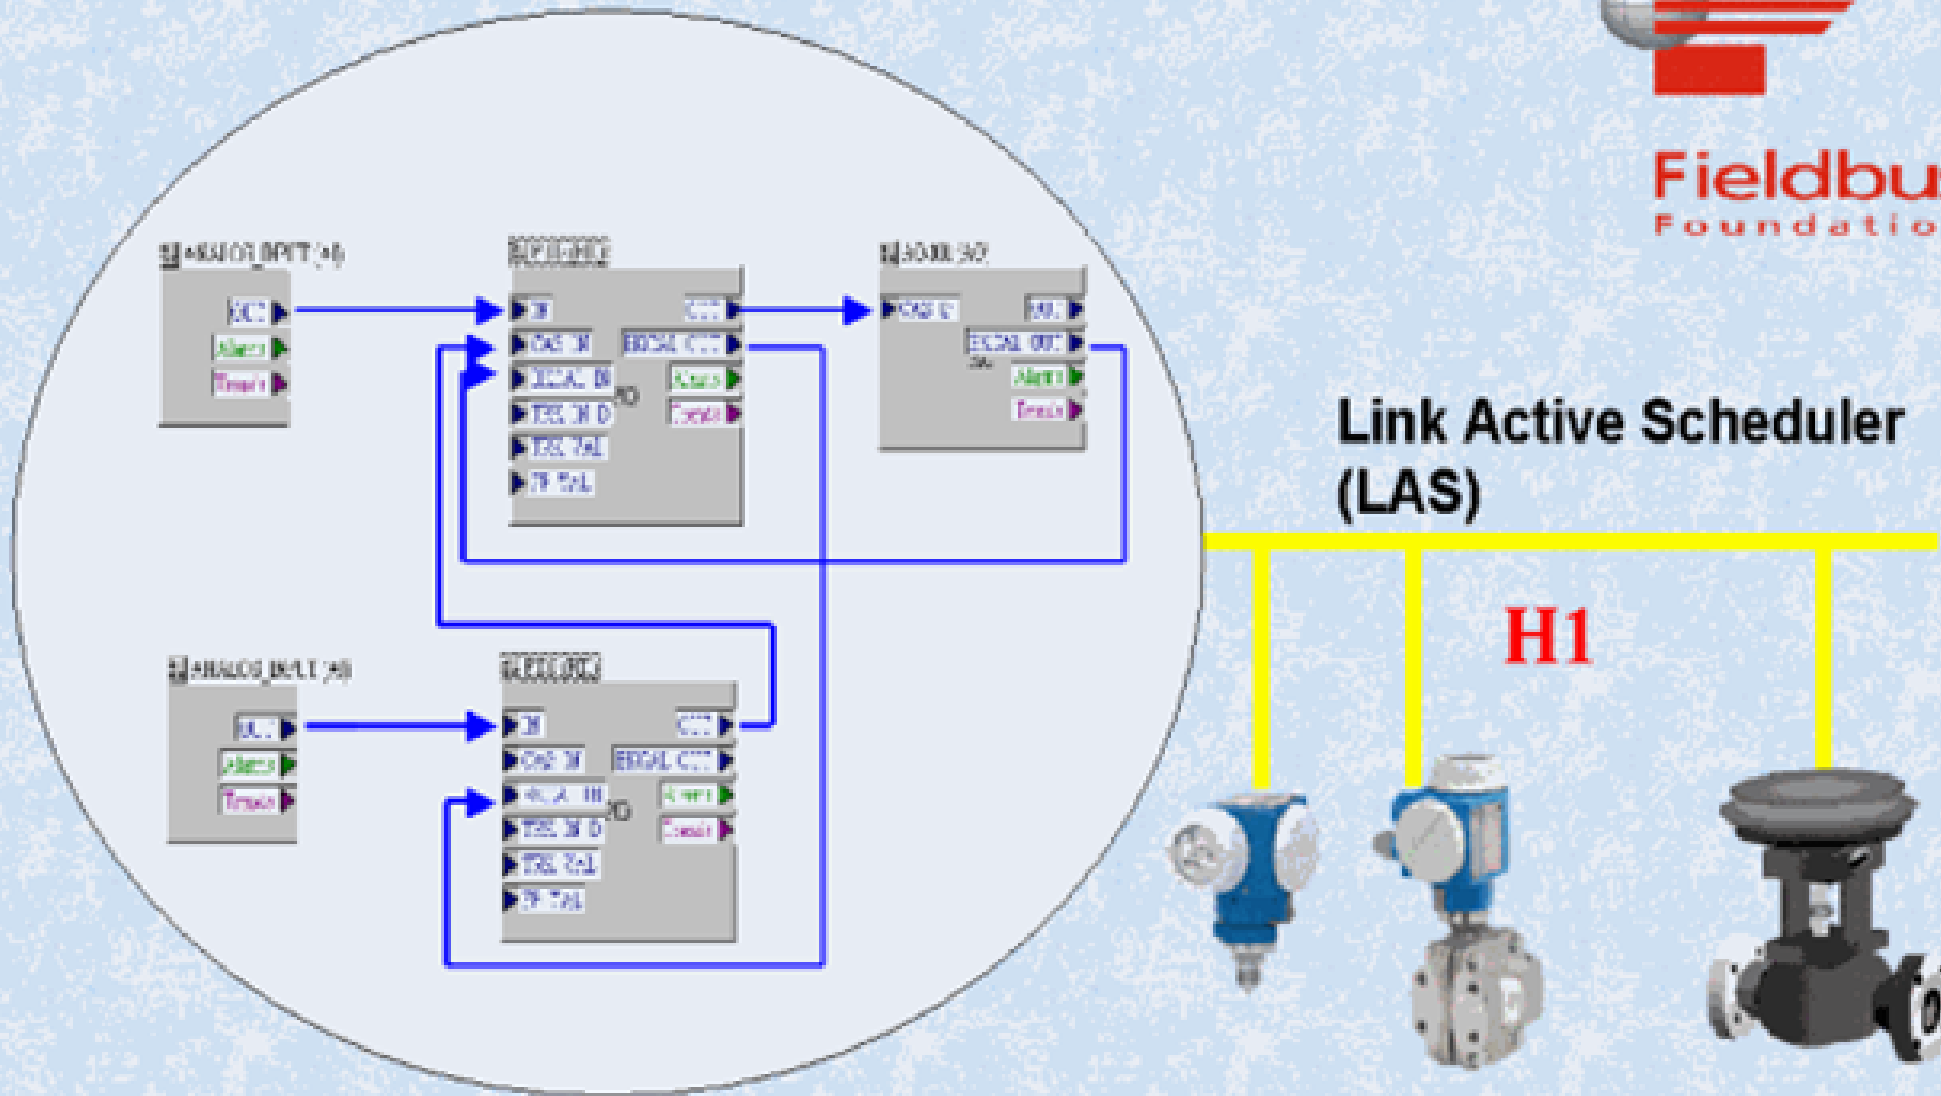

Endress+Hauser

The Power of Know How

▶ Distributed control

► Digital & bi-directional

Endress+Hauser

The Power of Know How

► Conventional - Remote I/O - Fieldbus

Endress+Hauser

The Power of Know How

► Conventional - Remote I/O - Fieldbus

Endress+Hauser

The Power of Know How

► **Fieldbus advantages**

Engineering

Installation

Start-up / Commissioning

Service / Training

Asset Management

Endress+Hauser

The Power of Know How

Software tools

FDT

CONNECTED

PROFI[®]
PROCESS FIELD BUS
BUS